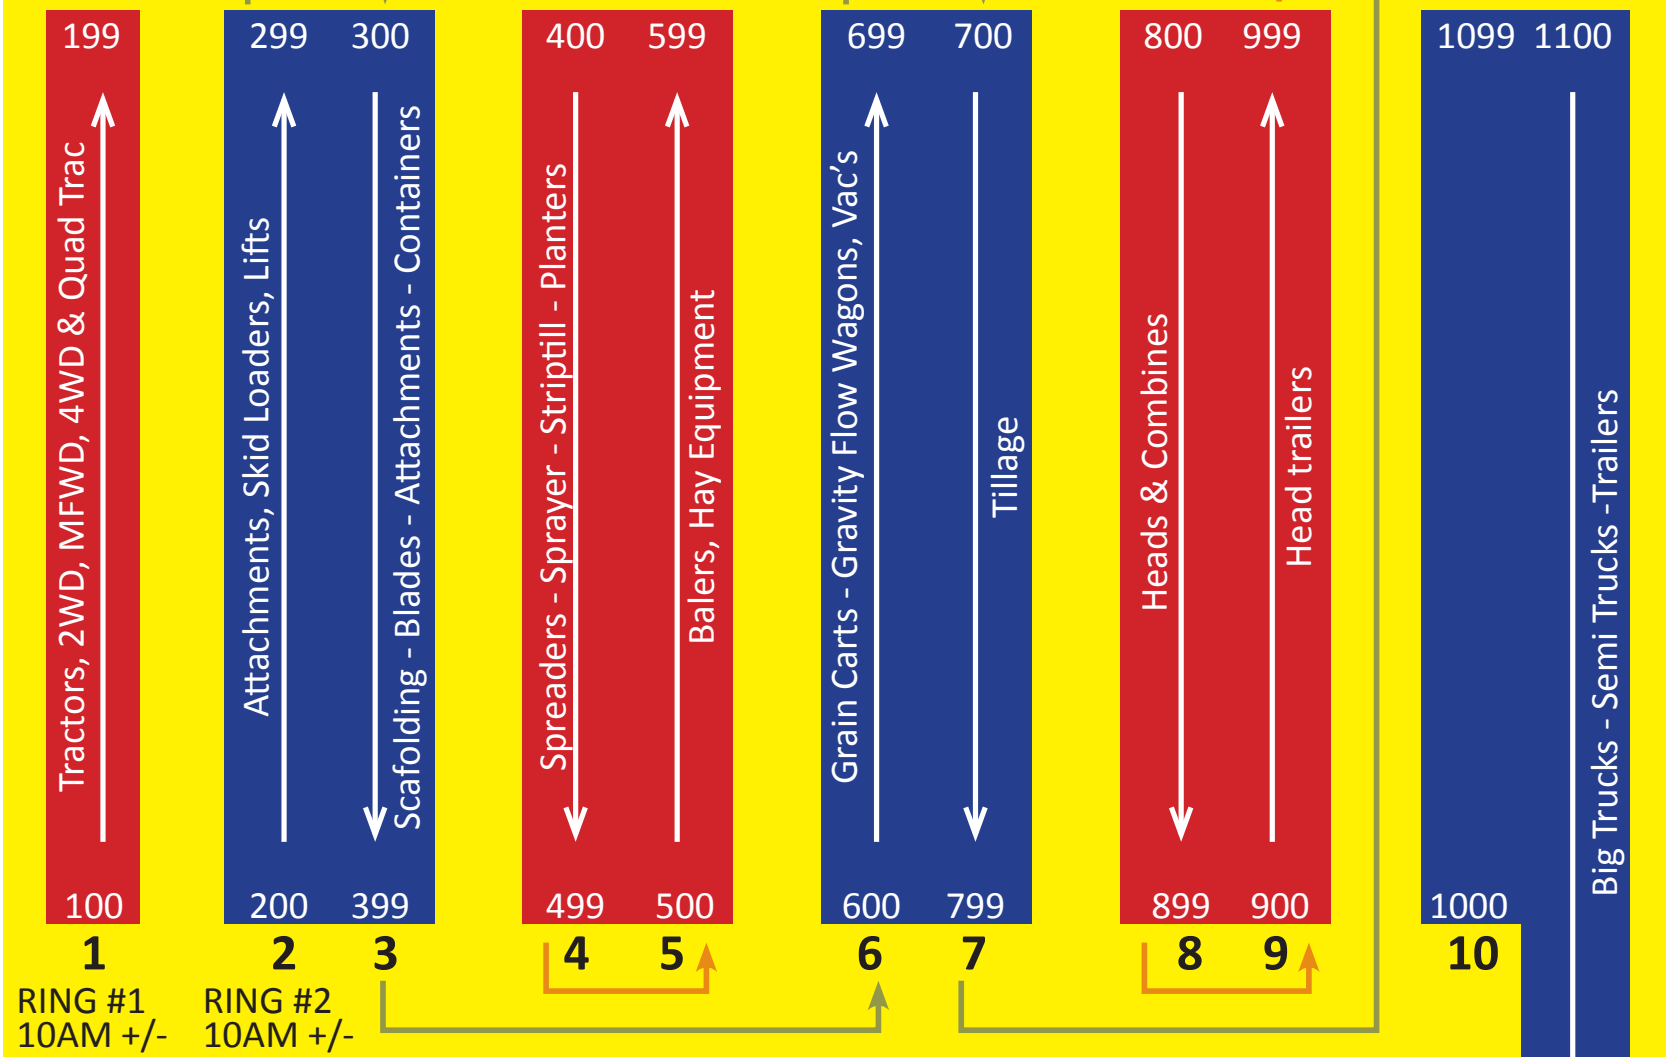

West Lot: 5000+ Livestock Eq., Fencing, Tanks, Tires

Only Rows in Yellow area are on ONLINE

Farm Credit

RING #1 10AM +/-  
RING #2 10AM +/-

Vehicles, ATV's, Mowers, & Small Trailers 2300-2399

RING #1 915AM +/-

**FOOD HERE!**

**Auction Offices**

Inside Steffes Pavilion:  
4000+ Ring #3 Approx. 11 AM  
Sells Shop Equipment

Weights - 3000+

WEST LOT (Ring #3)  
Starts after hayracks & inside items

Rings #2 & #3 start on  
hayracks @ 9 AM

Steffes  
Offices

MP  
Glass  
Offices

Only Rows in Yellow area are on ONLINE

RING #1

RING #2

RING #3